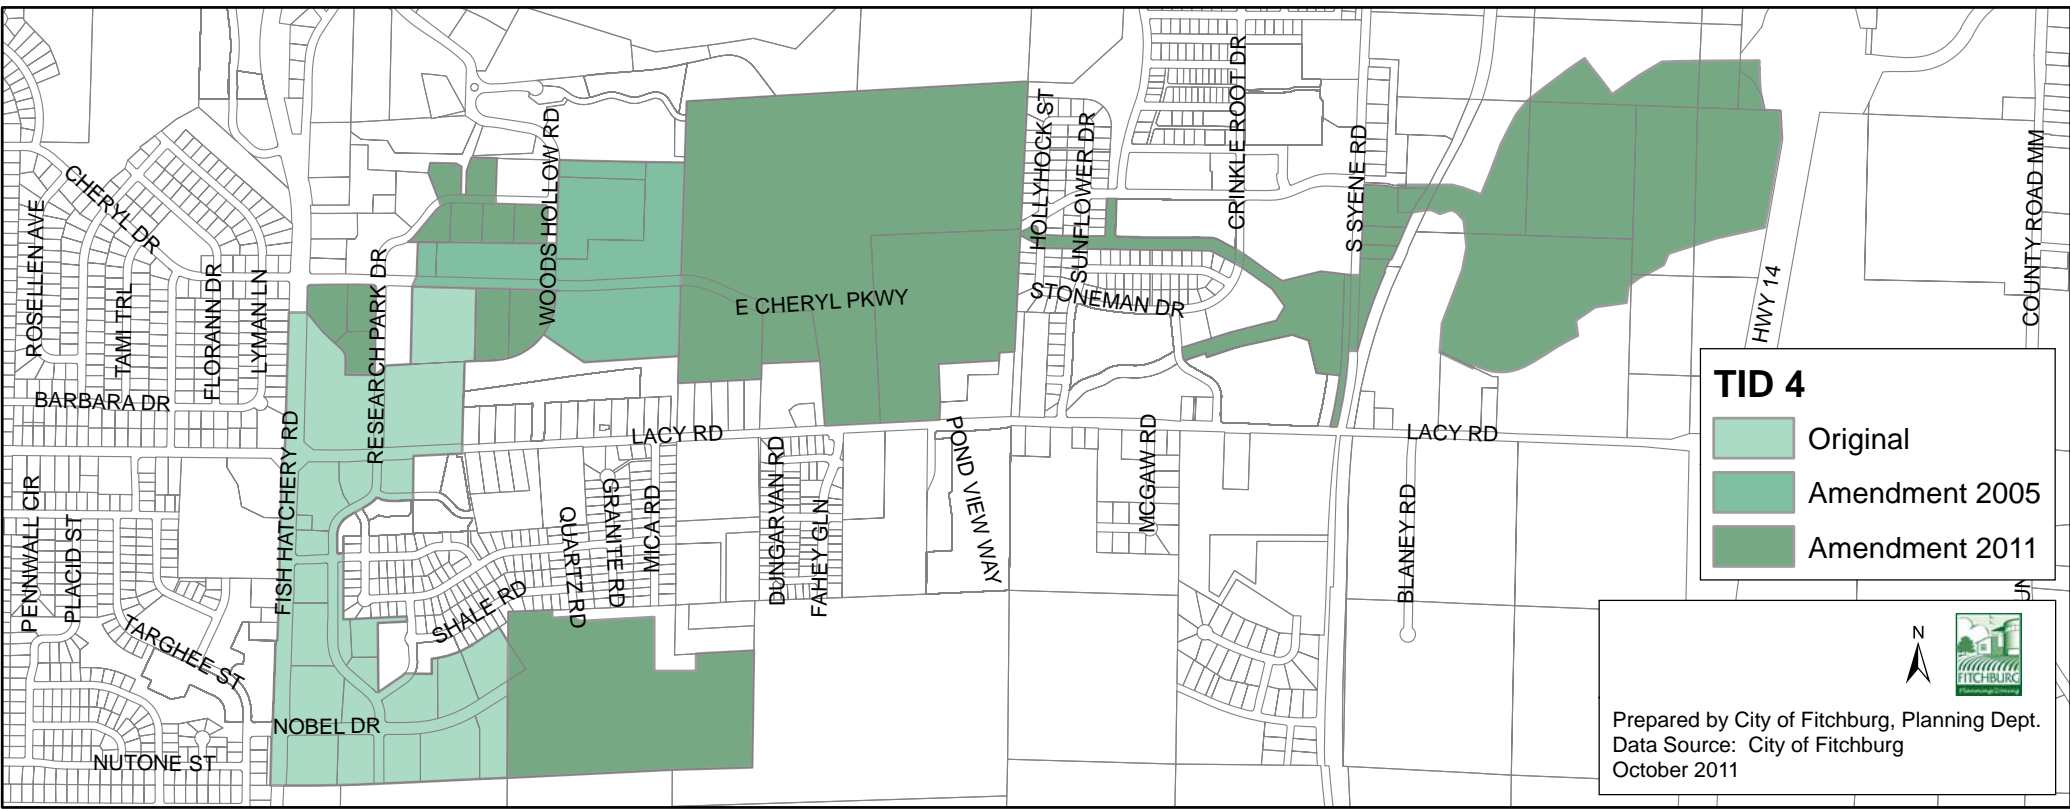

City of Fitchburg TIF Districts

Legend

- TID 6 - Orchard Pointe
- TID 7 N. Fish Hatchery
- TID 8 - Brown Business Park
- TID 4**
- Original
- Amendment 2005
- Amendment 2011

 Prepared by City of Fitchburg, Planning Dept.
 Data Source: City of Fitchburg
 October 2011

City of Fitchburg TIF Districts

TID 6 - Orchard Pointe

TID 7 - N. Fish Hatchery

TID 8 - Brown Business Park

TID 4

- Original
- Amendment 2005
- Amendment 2011

Prepared by City of Fitchburg, Planning Dept.
 Data Source: City of Fitchburg
 October 2011