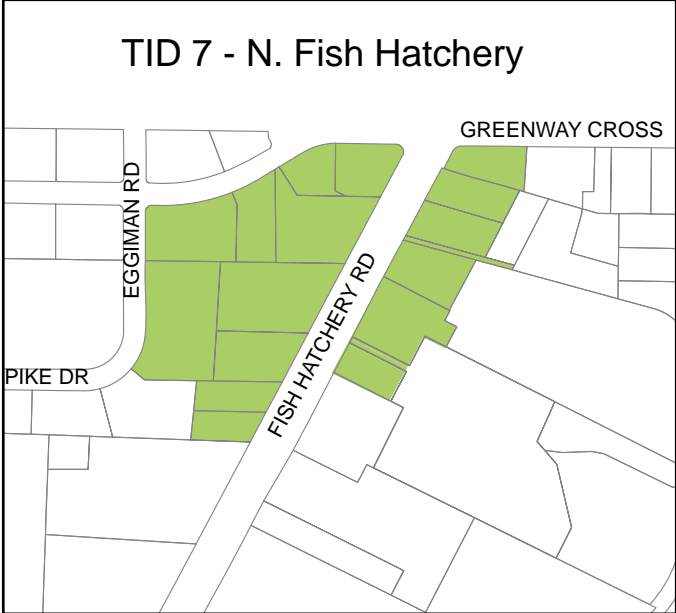

City of Fitchburg TIF Districts

Legend

- TID 6 - Orchard Pointe
- TID 7 N. Fish Hatchery
- TID 8 - Brown Business Park
- TID 4**
- Original
- Amendment 2005
- Amendment 2011

 Prepared by City of Fitchburg, Planning Dept.
 Data Source: City of Fitchburg
 October 2011

City of Fitchburg TIF Districts

TID 6 - Orchard Pointe

TID 7 - N. Fish Hatchery

TID 8 - Brown Business Park

TID 4

- Original
- Amendment 2005
- Amendment 2011

Prepared by City of Fitchburg, Planning Dept.
 Data Source: City of Fitchburg
 October 2011