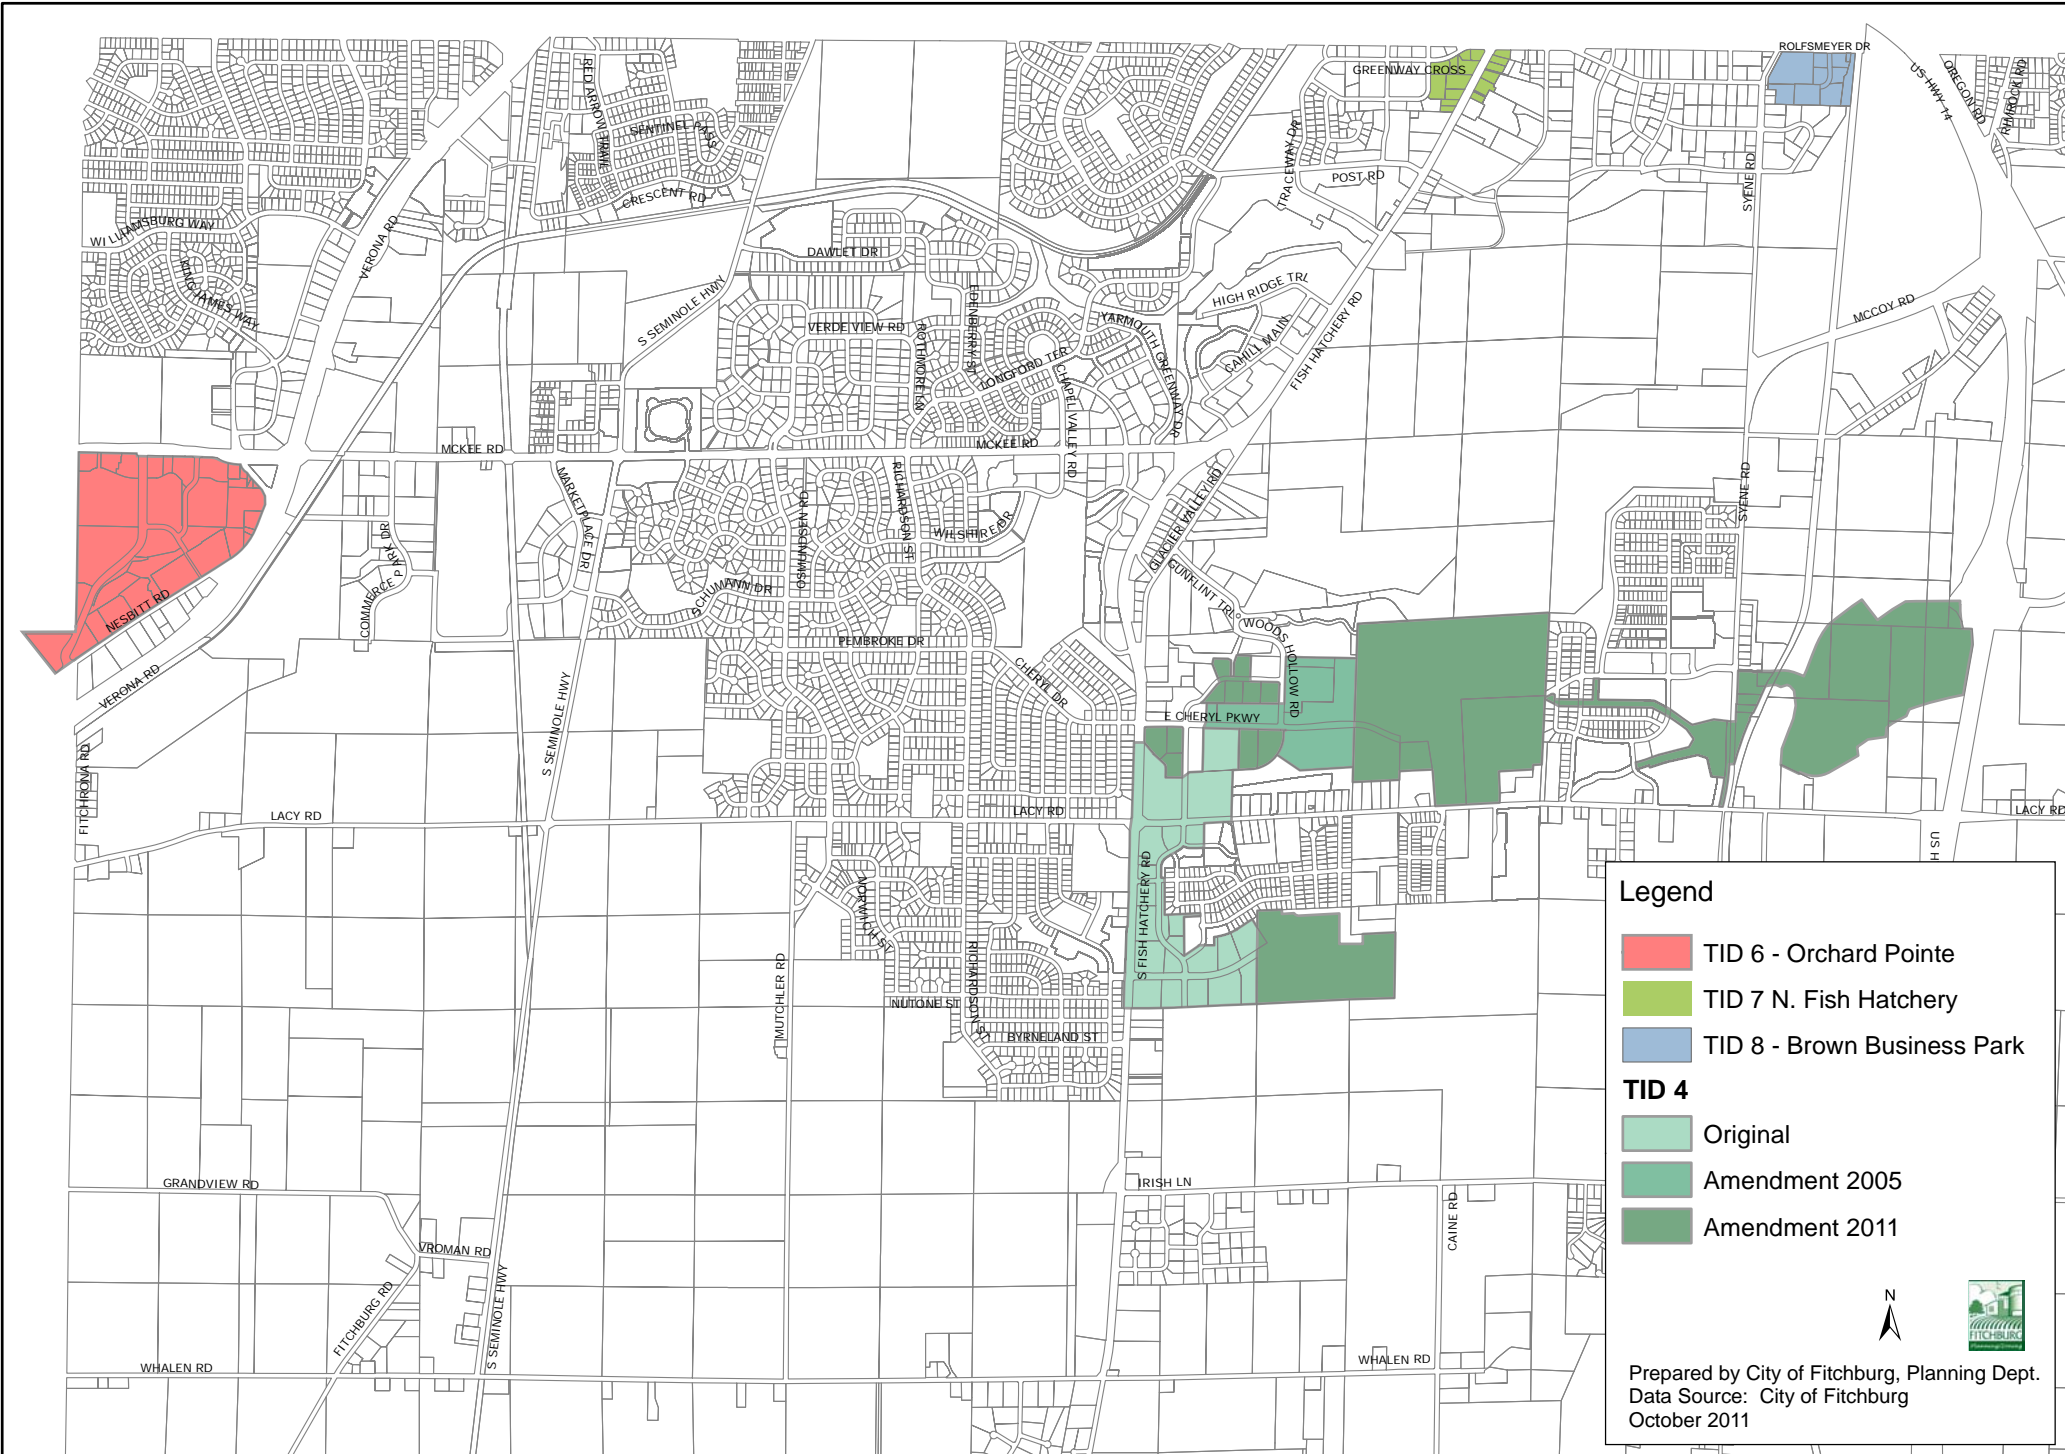

City of Fitchburg TIF Districts

Legend

- TID 6 - Orchard Pointe
- TID 7 N. Fish Hatchery
- TID 8 - Brown Business Park
- TID 4**
- Original
- Amendment 2005
- Amendment 2011

 Prepared by City of Fitchburg, Planning Dept.
 Data Source: City of Fitchburg
 October 2011

City of Fitchburg TIF Districts

TID 6 - Orchard Pointe

TID 7 - N. Fish Hatchery

TID 8 - Brown Business Park

TID 4

- Original
- Amendment 2005
- Amendment 2011

Prepared by City of Fitchburg, Planning Dept.
 Data Source: City of Fitchburg
 October 2011