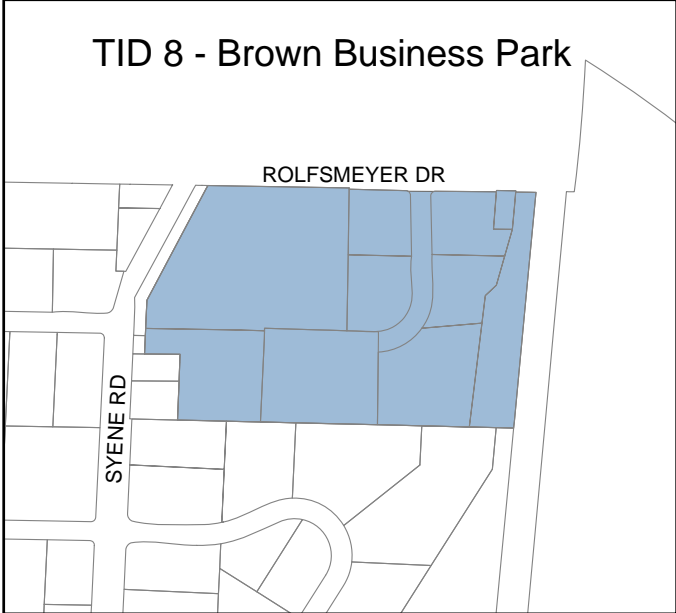

City of Fitchburg TIF Districts

Legend

- TID 6 - Orchard Pointe
- TID 7 N. Fish Hatchery
- TID 8 - Brown Business Park
- TID 4**
- Original
- Amendment 2005
- Amendment 2011

 Prepared by City of Fitchburg, Planning Dept.
 Data Source: City of Fitchburg
 October 2011

City of Fitchburg TIF Districts

TID 6 - Orchard Pointe

TID 7 - N. Fish Hatchery

TID 8 - Brown Business Park

TID 4

- Original
- Amendment 2005
- Amendment 2011

Prepared by City of Fitchburg, Planning Dept.
 Data Source: City of Fitchburg
 October 2011