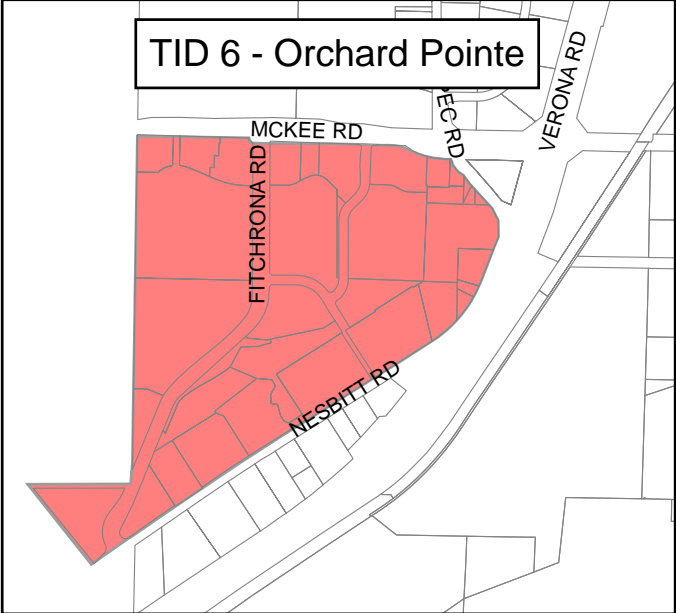

City of Fitchburg TIF Districts

Legend

- TID 6 - Orchard Pointe
- TID 7 N. Fish Hatchery
- TID 8 - Brown Business Park
- TID 4**
- Original
- Amendment 2005
- Amendment 2011

 Prepared by City of Fitchburg, Planning Dept.
 Data Source: City of Fitchburg
 October 2011

City of Fitchburg TIF Districts

TID 6 - Orchard Pointe

TID 7 - N. Fish Hatchery

TID 8 - Brown Business Park

TID 4

- Original
- Amendment 2005
- Amendment 2011

Prepared by City of Fitchburg, Planning Dept.
 Data Source: City of Fitchburg
 October 2011